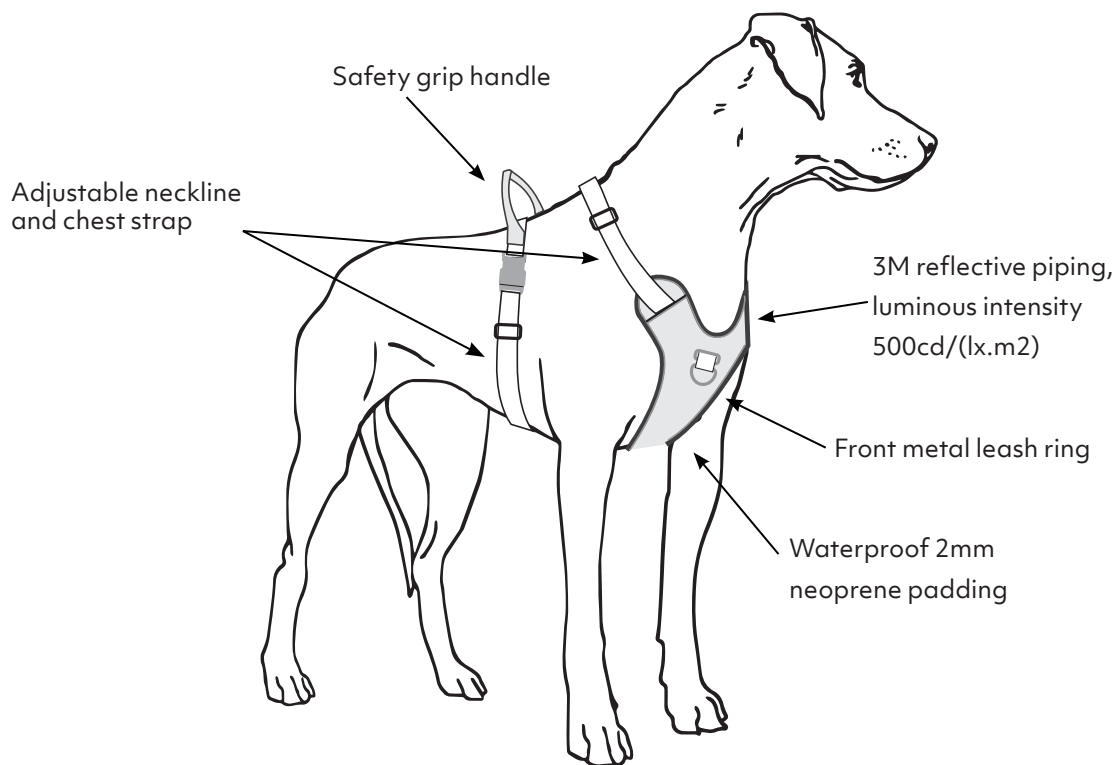

Some dogs need a little extra help learning leash behaviour and that can be challenging for dogs and dog owners. The Venture No-Pull Harness can lend a gentle hand. Built with strain-relief in mind, this thoughtfully designed harness helps to minimise strain when your dog pulls away by gently restricting the force of the pull and redirecting your dog's movement toward the leash.

# Venture No-Pull Harness

Size:	Dog weight: kg/lb	Breed recommendation:
35-40 cm 14-16 inch	0-5 kg 0- 11 lb	Toy Poodle, Chihuahua, Russian Toy
40-45 cm 16-18 inch	0-8 kg 0-17 lb	Miniature Pinscher, Kaninchen Dachshund, Tibetan Spaniel
45-60 cm 18-24 inch	5-15 kg 10-30 lb	Jack Russell Terrier, Miniature Poodle, Shetland Sheepdog, Boston Terrier
60-80 cm 24-32 inch	10-30 kg 20-65 lb	Lagotto Romagnolo, Standard Schnauzer, Beagle, Nova Scotia Duck Tolling Retriever, Border Collie
80-100 cm 32-39 inch	30-50 kg 65-110 lb	Labrador Retriever, Golden Retriever, White Swiss Shepherd Dog, Boxer